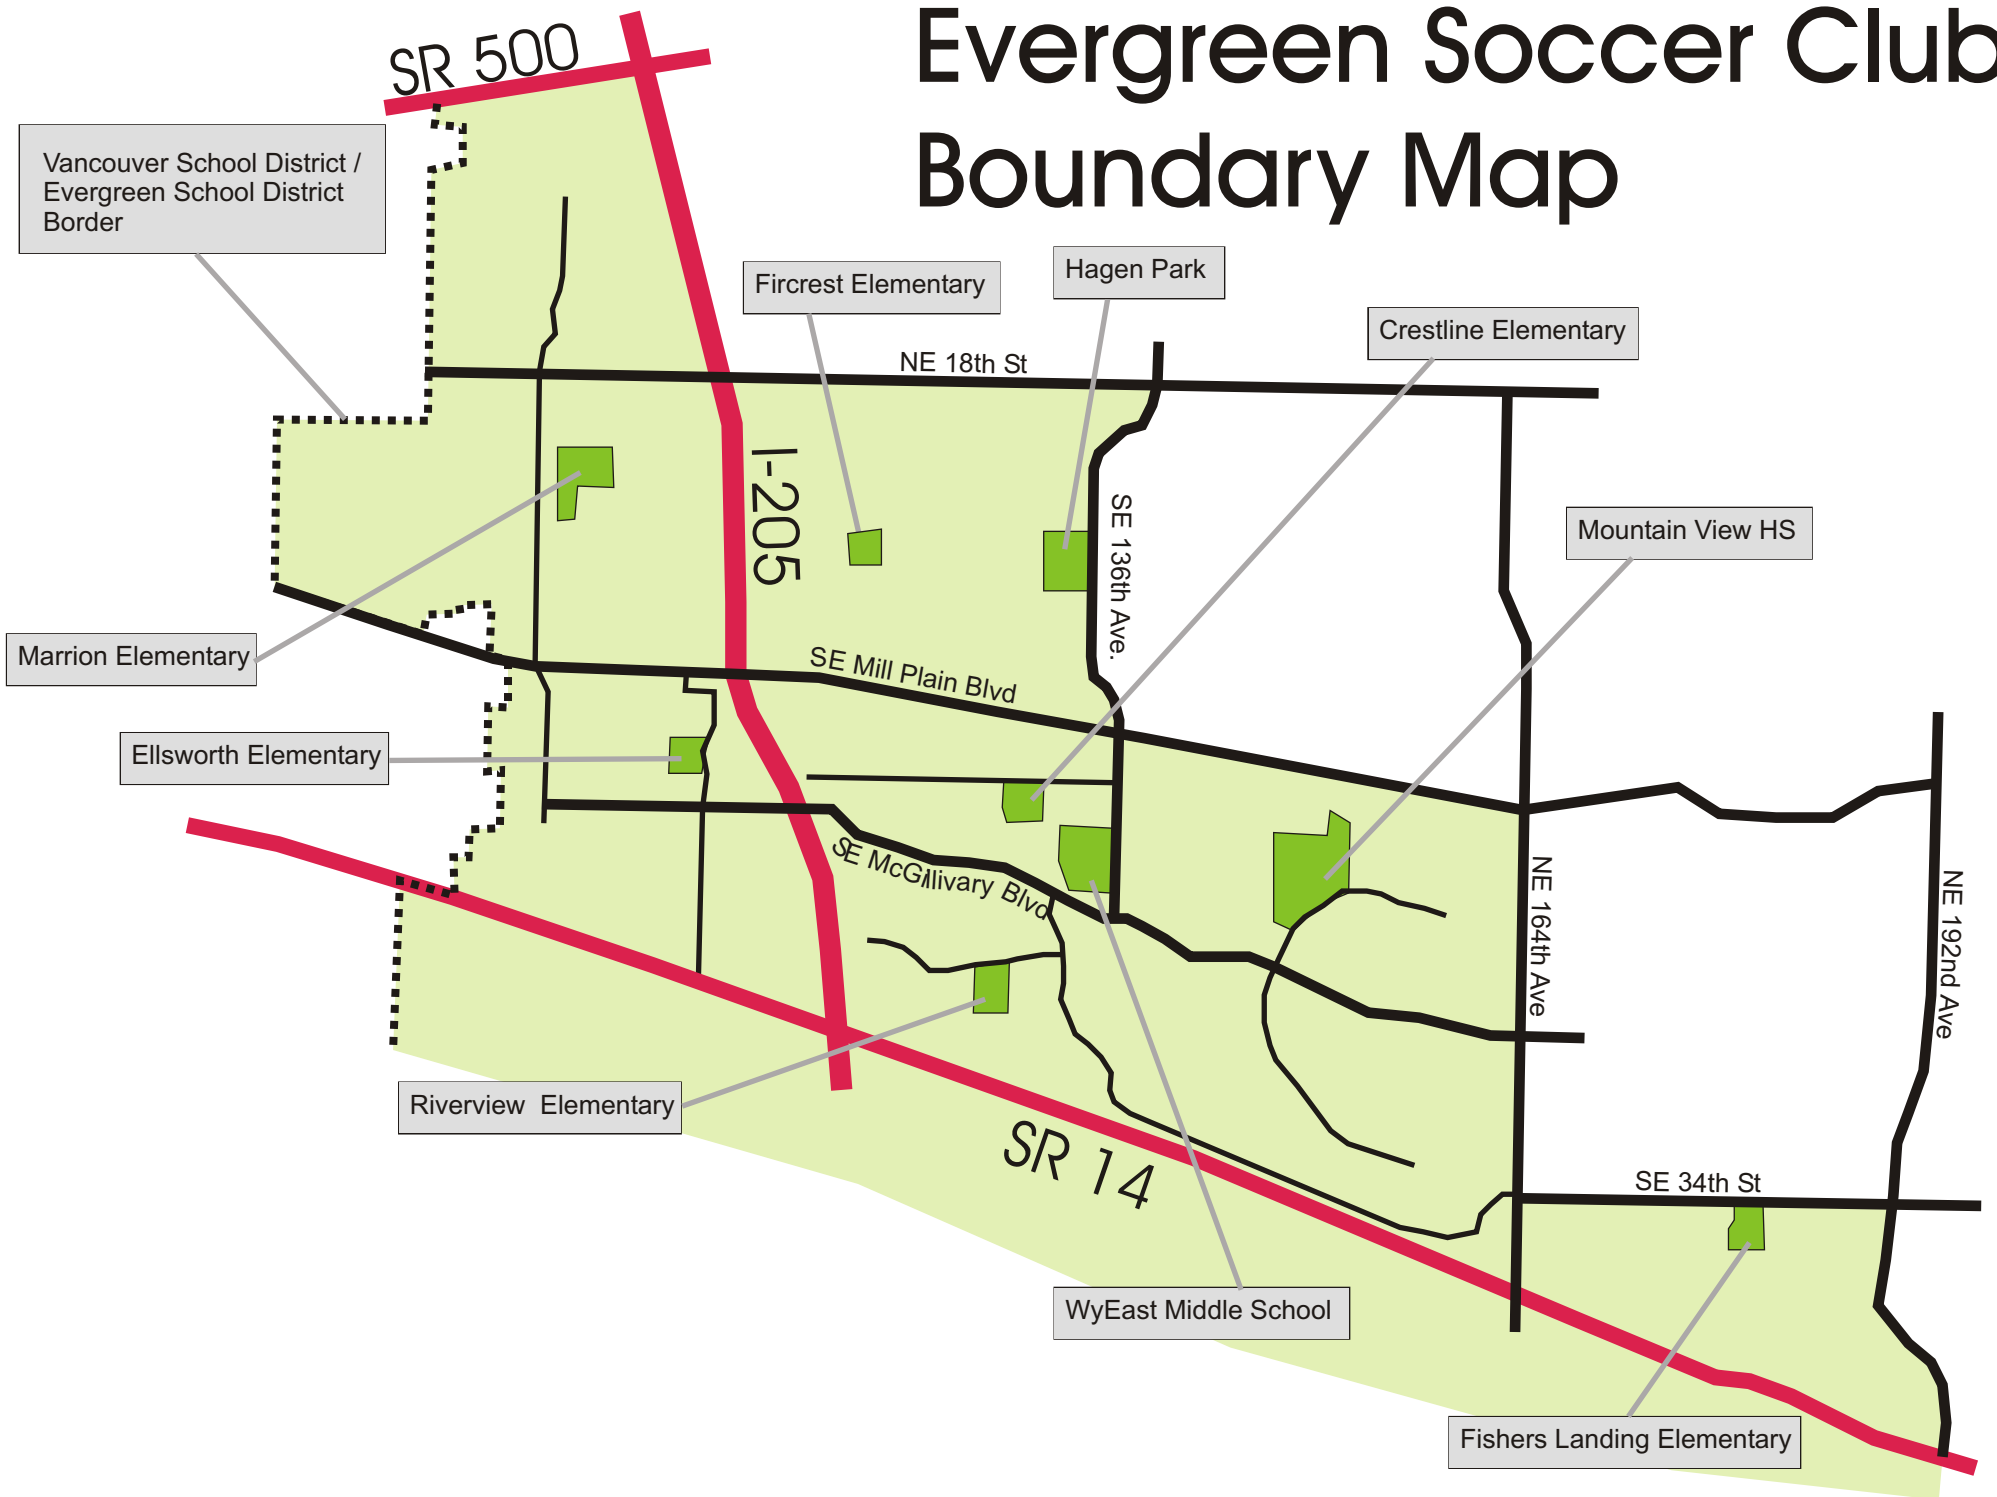

Evergreen Soccer Club Boundary Map

Vancouver School District /
Evergreen School District
Border

Fircrest Elementary

Hagen Park

Crestline Elementary

Mountain View HS

Marrion Elementary

Ellsworth Elementary

Riverview Elementary

WyEast Middle School

Fishers Landing Elementary

SR 500

I-205

SR 14

NE 18th St

SE Mill Plain Blvd

SE McGilivray Blvd

SE 34th St

SE 136th Ave.

NE 164th Ave

NE 192nd Ave